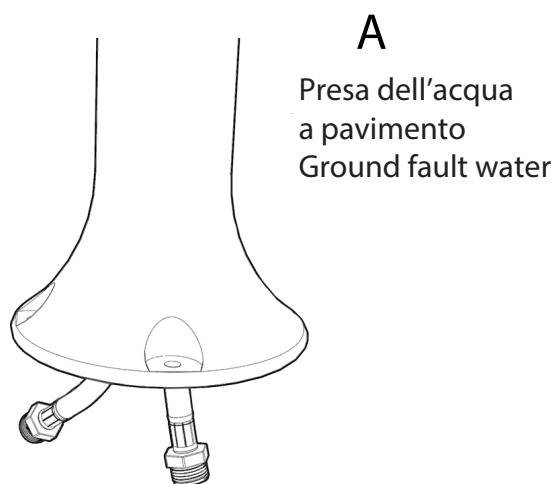

FUNNY YIN

DOCCIA TRADIZIONALE / TRADITIONAL SHOWER

MISURE / DIMENSIONS

COD. T105

COD. T125

COD. T145

COD. T305

COD. T325