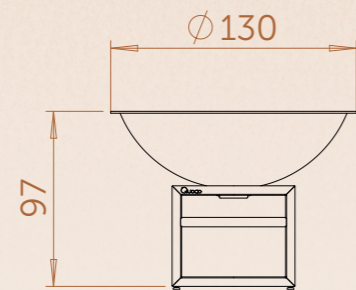

## PIATTO (PLATE) ISOMETRIC

Prod. No. 10010 ●  
Prod. No. 11010 ●

Prod. No. 10011 ●  
Prod. No. 11011 ●

Prod. No. 10012 ●  
Prod. No. 11012 ●

Prod. No. 10014 ●  
Prod. No. 11014 ●

### FRONT

Measurements in cm