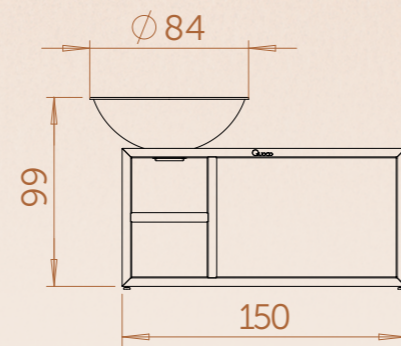

## PIATTO (PLATE) ISOMETRIC

Prod. No. 10010 ●  
Prod. No. 11010 ●

Prod. No. 10011 ●  
Prod. No. 11011 ●

Prod. No. 10012 ●  
Prod. No. 11012 ●

Prod. No. 10014 ●  
Prod. No. 11014 ●

### FRONT

Measurements in cm