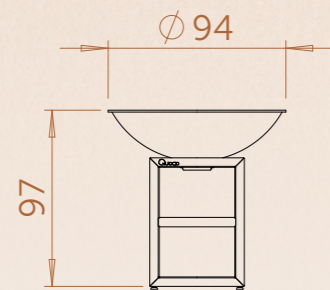

## PIATTO (PLATE) ISOMETRIC

Prod. No. 10010 ●  
Prod. No. 11010 ●

Prod. No. 10011 ●  
Prod. No. 11011 ●

Prod. No. 10012 ●  
Prod. No. 11012 ●

Prod. No. 10014 ●  
Prod. No. 11014 ●

### FRONT

Measurements in cm