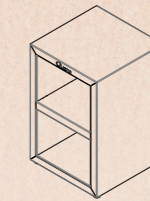

TAVOLO (TABLE) ISOMETRIC

Prod. No. 20010 ●
Prod. No. 21010 ●