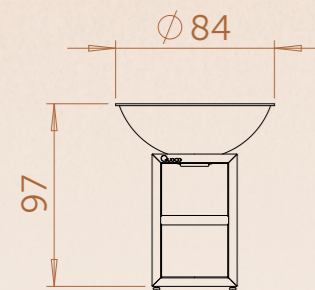

## PIATTO (PLATE) ISOMETRIC

Prod. No. 10010 ●  
Prod. No. 11010 ●

Prod. No. 10011 ●  
Prod. No. 11011 ●

Prod. No. 10012 ●  
Prod. No. 11012 ●

Prod. No. 10014 ●  
Prod. No. 11014 ●

### FRONT

Measurements in cm